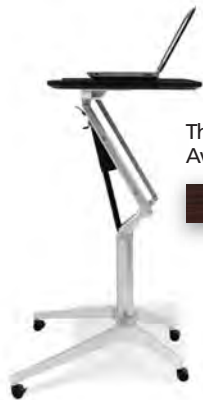

## Rise To Any Task.

Our popular Sit-Stand Desk silently moves up and down in seconds with the touch of a button - letting you achieve your most comfortable position - whether that be sitting or standing. Designed to blend in beautifully in any workspace, our desk is available in several finishes with four different sized desktops, to fit all spaces and styles alike.

See more Sit-Stand  
Options on Pages 15-16.

Lift or lower the  
silent desktop  
25 to 52"  
with the touch  
of a button.

55" Sit-Stand Desk  
Shown w/71" Credenza

The WorkPad  
Available in 5 finishes.