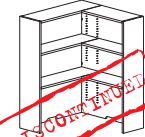

44" Corner Hutch
44"W x 58"H x 44"D
No. 864
Cherry/Espresso