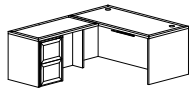

Combination 2-14-10
2803 Desk 63"
2827 Mobile Pedestal, 3 Drawers
2807 Return Desk/Bridge 48"