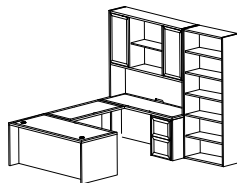

Combination 2-18-10
2803 Desk 63"
2805 Return Desk 63"
2808 Return Desk, 35.5"
2853 Quarter panel for 24" Depth Desks
1823 Mobile Pedestal, 2 Drawers
0861 Hutch 63"
2865 Wood Doors for Hutch
0831 Bookcase