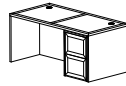

Combination 2-5-10
2803 Desk
2827 Mobile Pedestal, 3 Drawers