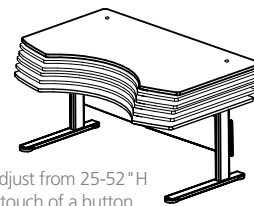

Sit-Stand Desks

55" Sit-Stand Desk
55"W x 25-52"H x 39"D
No. 7/140/98
Cherry/Esspresso
Carbon Bse/Steel Grmmts

47" Sit-Stand Desk
47"W x 25-52"H x 35"D
No. 7/120/88
Cherry/Esspresso
Anthracite Bse/Wood Grmmts

63" Sit-Stand Desk
63"W x 25-52"H x 39"D
No. 7/160/100
Cherry/Esspresso
Anthracite Bse/Wood Grmmts

75" Sit-Stand Desk
75"W x 25-52"H x 41"D
No. 7/190/105
Cherry/Esspresso
Anthracite Bse/Wood Grmmts

Silently adjust from 25-52"H with the touch of a button.

Filing

Credenza
71"W x 28"H x 20"D
No. 2826
Cherry/Esspresso

Lateral File
35.5"W x 28"H x 20"D
No. 2825
Cherry/Esspresso

2-Drawer Pedestal
18.5"W x 28"H x 24"D
No. 2822
Cherry/Esspresso

2-Drawer Mobile Pedestal
18.5"W x 27"H x 19"D
No. 2823
Cherry/Esspresso

3-Drawer Mobile Pedestal
18.5"W x 27"H x 19"D
No. 2827
Cherry/Esspresso
One Drawer Hidden

Printer Cabinet
21"W x 27"H x 19"D
No. 2828
Cherry/Esspresso

Tables & Accessories

Tablet Stand
11.5"W x 19-33"H x 13.5"D
No. 200
Black/White
Height Adjustable

WorkPad
27.5"W x 28-41"H x 19"D
No. 201
Che/Esp/Wal/Blk/Wht
Height Adjustable

Laptop/Reading Table
29.5"W x 30-35"H x 18"D
No. 202
Espresso/Walnut/Black
Height Adjustable

Monitor Arm
4-21"W x 24"H x 4-21"D
No. A/1002
Silver

Adjustable CPU Holder
3.5-10"W x 12-24"H x 6"D
No. A/1007
Black

Accessories

Dual Layer Pencil Drawer
13"W x 3.5"H x 17.5"D
No. A/394
Black

Pencil Drawer
21"W x 2"H x 16"D
No. 395
Black

Pencil Drawer
23"W x 2"H x 19"D
No. A/1501
Black

Keyboard Extension
21"W x 2"H x 12"D
No. 396
Black

Keyboard Extension
22"W x 1"H x 10"D
No. A/1004
Black

Keyboard Extension
27"W x 4.5"H x 16.5"D
No. A/1006
Black

Accent Tables

47.25" Wood Coffee Table
47.25"W x 24"H x 17.75"D
No. 752
Cherry/Esspresso/Maple/Teak

24" Wood End Table
24"W x 20"H x 17.75"D
No. 753
Cherry/Esspresso/Maple/Teak

55" Glass Coffee Table
55"W x 16"H x 39.5"D
No. 755
Cherry/Esspresso/Maple/Teak

39.5" Glass Coffee Table
39.5"W x 16"H x 39.5"D
No. 756
Cherry/Esspresso/Maple/Teak

29.5" Glass End Table
29.5"W x 19.5"H x 29.5"D
No. 757
Cherry/Esspresso/Maple/Teak

Meeting Tables

Meeting Table
95"W x 28"H x 59"D
No. 8006
Cherry/Esspresso

Extension Leaf
24"W x 28"H x 59"D
No. 8007
Cherry/Esspresso

Technology Center
5"W x 5"H x 5"D
No. 8008
Black

Meeting Table
119"W x 28"H x 59"D
No. 8006 & 8007
Cherry/Esspresso

Meeting Table
119"W x 28"H x 59"D
No. 8006, 8007 & 8008
Cherry/Esspresso