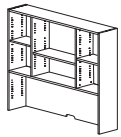

Hutches & Panels

71" Hutch
71"W x 58"H x 14"D
No. 860
Cherry/Espresso