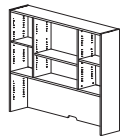

63" Hutch
63"W x 58"H x 14"D
No. 861
Cherry/Espresso