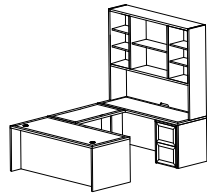

L-Shape

U-Shape

Executive

Office Wall

**Combination 2-13-10**  
 2803 Desk 63"  
 2808 Return Desk, 35.5"  
 2827 Mobile Pedestal, 3 Drawers

**Combination 2-17-10**  
 2803 Desk 63"  
 2805 Return Desk 63"  
 2808 Return Desk, 35.5"  
 1853 Quarter Panel for 24" Depth Desks  
 2827 Mobile Pedestal, 3 Drawers  
 0861 Hutch 63"