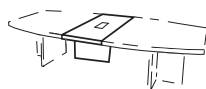

Extension Leaf
24"W x 28"H x 59"D
No. 8007
Cherry/Esspresso

Technology Center
5"W x 5"H x 5"D
No. 8008
Black