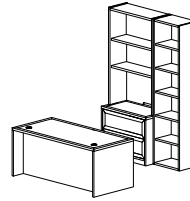

L-Shape

U-Shape

Executive

Office Wall

**Combination 2-13-10**  
 2803 Desk 63"  
 2808 Return Desk, 35.5"  
 2827 Mobile Pedestal, 3 Drawers

**Combination 2-17-10**  
 2803 Desk 63"  
 2805 Return Desk 63"  
 2808 Return Desk, 35.5"  
 1853 Quarter Panel for 24" Depth Desks  
 2827 Mobile Pedestal, 3 Drawers  
 0861 Hutch 63"