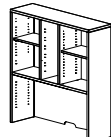

48" Hutch
48"W x 58"H x 14"D
No. 863
Cherry/Espresso