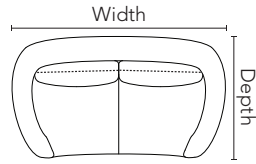

CUDDLE / PC004

Dimensions shown as Width x Depth x Height. Specifications are correct at time of printing and are subject to change without notice.
LHF - left hand facing RHF - right hand facing IA - Inside arm to inside arm

PIECES

01 - Sofa

91in x 43in x 34in
231cm x 109cm x 86cm
IA = 72in / 183cm

03 - Loveseat

76in x 43in x 34in
193cm x 109cm x 86cm
IA = 59in / 150cm

02 - Chair

49in x 41in x 34in
124cm x 104cm x 86cm
IA = 32in / 81cm