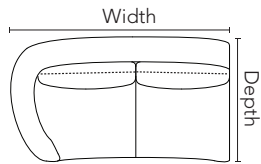

CUDDLE / PC004

Dimensions shown as Width x Depth x Height. Specifications are correct at time of printing and are subject to change without notice.
LHF - left hand facing RHF - right hand facing IA - Inside arm to inside arm

PIECES

01 - Sofa

91in x 43in x 34in
231cm x 109cm x 86cm
IA = 72in / 183cm

03 - Loveseat

76in x 43in x 34in
193cm x 109cm x 86cm
IA = 59in / 150cm

02 - Chair

49in x 41in x 34in
124cm x 104cm x 86cm
IA = 32in / 81cm

04 - Ottoman

31in x 22in x 19in
79cm x 56cm x 48cm

74 - Large Ottoman

56in x 35in x 19in
142cm x 89cm x 48cm

12 - LHF Sofa
13 - RHF Sofa

72in x 40in x 34in
183cm x 102cm x 86cm

85 - Wedge Seat 45°

47in x 47in x 34in
117cm x 119cm x 86cm