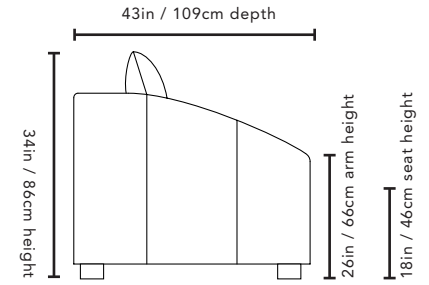

CUDDLE / PC004

Dimensions shown as Width x Depth x Height. Specifications are correct at time of printing and are subject to change without notice.
LHF - left hand facing RHF - right hand facing IA - Inside arm to inside arm

PIECES

01 - Sofa

91in x 43in x 34in
231cm x 109cm x 86cm
IA = 72in / 183cm

03 - Loveseat

76in x 43in x 34in
193cm x 109cm x 86cm
IA = 59in / 150cm

02 - Chair

49in x 41in x 34in
124cm x 104cm x 86cm
IA = 32in / 81cm