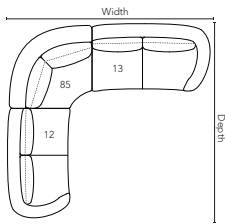

CUDDLE / PC004

Dimensions shown as Width x Depth x Height. Specifications are correct at time of printing and are subject to change without notice.
LHF - left hand facing RHF - right hand facing IA - Inside arm to inside arm

PIECES

01 - Sofa

91in x 43in x 34in
231cm x 109cm x 86cm
IA = 72in / 183cm

03 - Loveseat

76in x 43in x 34in
193cm x 109cm x 86cm
IA = 59in / 150cm

02 - Chair

49in x 41in x 34in
124cm x 104cm x 86cm
IA = 32in / 81cm

04 - Ottoman

31in x 22in x 19in
79cm x 56cm x 48cm

74 - Large Ottoman

56in x 35in x 19in
142cm x 89cm x 48cm

12 - LHF Sofa
13 - RHF Sofa

72in x 40in x 34in
183cm x 102cm x 86cm

85 - Wedge Seat 45°

47in x 47in x 34in
117cm x 119cm x 86cm

POPULAR CONFIGURATIONS

12/85/13