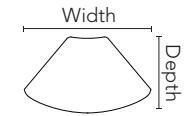

74 - Large Ottoman

56in x 35in x 19in
142cm x 89cm x 48cm