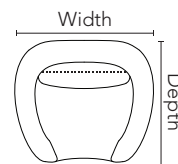

CUDDLE / PC004

Dimensions shown as Width x Depth x Height. Specifications are correct at time of printing and are subject to change without notice.
LHF - left hand facing RHF - right hand facing IA - Inside arm to inside arm

PIECES

01 - Sofa

91in x 43in x 34in
231cm x 109cm x 86cm
IA = 72in / 183cm

03 - Loveseat

76in x 43in x 34in
193cm x 109cm x 86cm
IA = 59in / 150cm

02 - Chair

49in x 41in x 34in
124cm x 104cm x 86cm
IA = 32in / 81cm

04 - Ottoman

31in x 22in x 19in
79cm x 56cm x 48cm

74 - Large Ottoman

56in x 35in x 19in
142cm x 89cm x 48cm

12 - LHF Sofa
13 - RHF Sofa

72in x 40in x 34in
183cm x 102cm x 86cm

85 - Wedge Seat 45°

47in x 47in x 34in
117cm x 119cm x 86cm