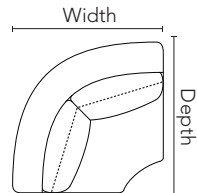

CUDDLE / PC004

Dimensions shown as Width x Depth x Height. Specifications are correct at time of printing and are subject to change without notice.
LHF - left hand facing RHF - right hand facing IA - Inside arm to inside arm

PIECES

01 - Sofa

91in x 43in x 34in
231cm x 109cm x 86cm
IA = 72in / 183cm

03 - Loveseat

76in x 43in x 34in
193cm x 109cm x 86cm
IA = 59in / 150cm

02 - Chair

49in x 41in x 34in
124cm x 104cm x 86cm
IA = 32in / 81cm

04 - Ottoman

31in x 22in x 19in
79cm x 56cm x 48cm

74 - Large Ottoman

56in x 35in x 19in
142cm x 89cm x 48cm

12 - LHF Sofa
13 - RHF Sofa

72in x 40in x 34in
183cm x 102cm x 86cm

85 - Wedge Seat 45°

47in x 47in x 34in
117cm x 119cm x 86cm