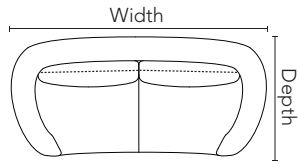

CUDDLE / PC004

CUDDLE, an appropriate name for a soft sculptured style, welcomes you and invites you in. Treat yourself and enjoy the moment, alone or with loved ones. Float CUDDLE in the middle of the room for a view from any angle, and enjoy its graceful curves and sheer elegance. Thanks to the unique attention given to the details, discover a style that unmistakably redefines contemporary at its best.

CUDDLE / PC004

Dimensions shown as Width x Depth x Height. Specifications are correct at time of printing and are subject to change without notice.
LHF - left hand facing RHF - right hand facing IA - Inside arm to inside arm

PIECES

01 - Sofa

91in x 43in x 34in
231cm x 109cm x 86cm
IA = 72in / 183cm

03 - Loveseat

76in x 43in x 34in
193cm x 109cm x 86cm
IA = 59in / 150cm

02 - Chair

49in x 41in x 34in
124cm x 104cm x 86cm
IA = 32in / 81cm