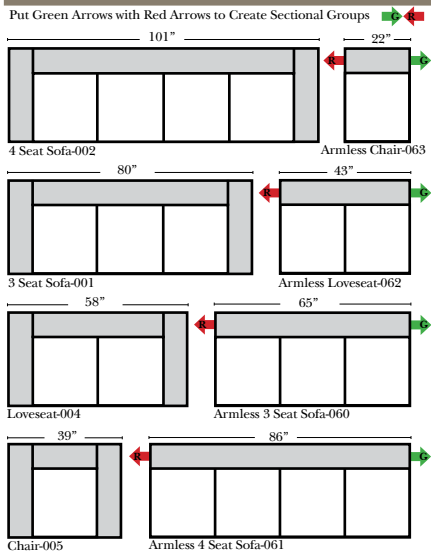

Standard & Armless (All 4 seat items ship as one piece if stationary, two pieces if motion installed)

Features

Standard:

- Available in Full & Top Grain Leathers
- Available in Luxury Fabrics
- All Hardwood Frames

Options:

- No. 33 Firm Foam
- Upholstered Swivel Base (Additional Charge) (Available on 2 arm chair only)

Sleeper Options: (All the below options are at additional charges)

- Full Sleeper available w/ Standard Mattress
- Deluxe Innerspring Mattress: Full
- Air Dream Coil Mattress: Full Only

L-Shape / 90 Degree Sectional

(All 4 seat items ship as one piece if stationary, two pieces if motion installed)

Note:

All Dimensions are approximate, if accuracy is crucial, please contact us for validation of the dimensions shown. However, a 1" to 2" variance can still apply due to foam and upholstery.