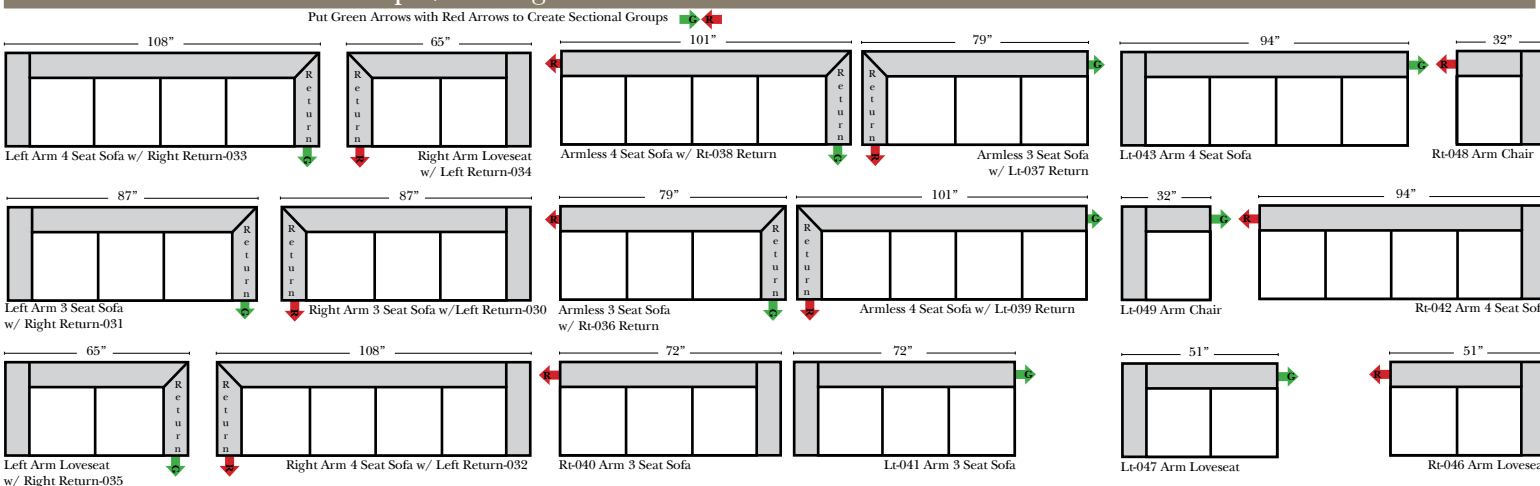

Options:

- No. 33 Firm Foam
- Upholstered Swivel Base (Additional Charge) (Available on 2 arm chair only)

Sleeper Options: (All the below options are at additional charges)

- Full Sleeper available w/ Standard Mattress
- Deluxe Innerspring Mattress: Full
- Air Dream Coil Mattress: Full Only

L-Shape / 90 Degree Sectional

(All 4 seat items ship as one piece if stationary, two pieces if motion installed)

Note:

All Dimensions are approximate, if accuracy is crucial, please contact us for validation of the dimensions shown. However, a 1" to 2" variance can still apply due to foam and upholstery.