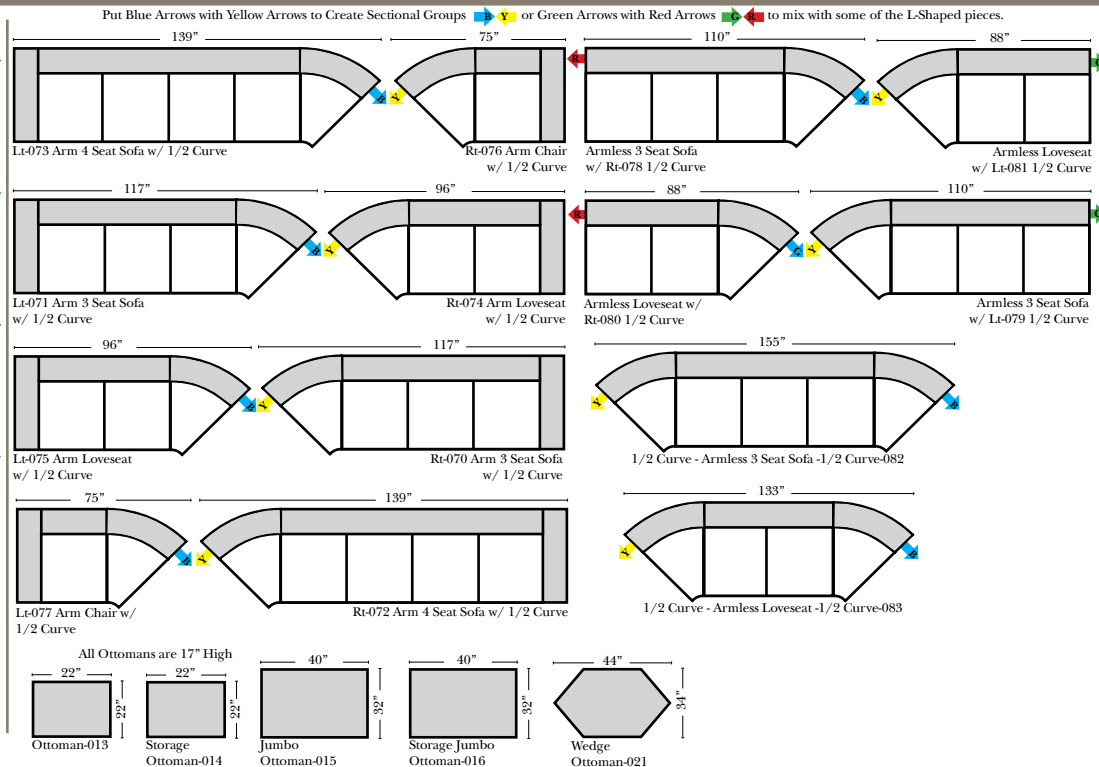

Standard & Armless (All 4 seat items ship as one piece if stationary, two pieces if motion installed)

Features

Standard:

- Available in Full & Top Grain Leathers
- Available in Luxury Fabrics
- All Hardwood Frames

Options:

- No. 33 Firm Foam
- Upholstered Swivel Base (Additional Charge) (Available on 2 arm chair only)

Sleeper Options: (All the below options are at additional charges)

- Full Sleeper available w/ Standard Mattress
- Deluxe Innerspring Mattress: Full
- Air Dream Coil Mattress: Full Only

L-Shape / 90 Degree Sectional

(All 4 seat items ship as one piece if stationary, two pieces if motion installed)

Note:

All Dimensions are approximate, if accuracy is crucial, please contact us for validation of the dimensions shown. However, a 1" to 2" variance can still apply due to foam and upholstery.