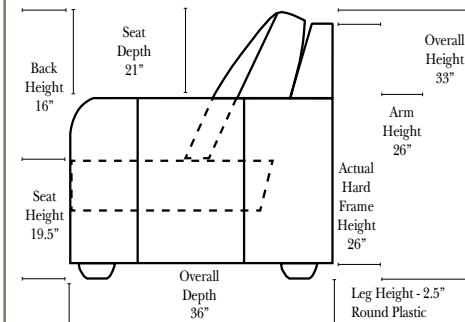

Standard & Armless (All 4 seat items ship as one piece if stationary, two pieces if motion installed)