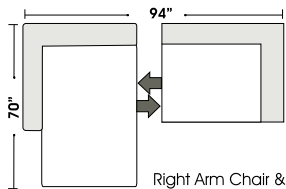

- All Full or Top-Grain Leather
- All hardwood frames
- Coffee Bean Leg

Options:

- Down Seats (Additional Charges Apply)
- Down Backs (Additional Charges Apply)
- No. 33 Firm Seating
- Chrome Legs

Actual Hard Frame Height - 26"

Note: All sizes are approximate.

Suggested Configurations

Left Arm 2 Seat Sofa
+
Right Arm Chair & 1/2 Chaise

Right Arm 2 Seat Sofa
+
Left Arm Chair & 1/2 Chaise

Left Arm Chair & 1/2
+
Curve & 1/2
+
Armless Chair & 1/2
+
Right Arm Chair & 1/2 Chaise

Left Arm Chair & 1/2 Chaise
+
Armless 2 Seat Sofa
+
Curve & 1/2
+
Right Arm 2 Seat Sofa

Right Arm Chair & 1/2 Chaise
+
Left Arm Chair & 1/2 Chaise

Left Arm Chair & 1/2 Chaise
+
Right Arm Chair & 1/2 Chaise