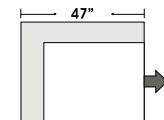

Right Arm Chair 1/2 Chaise

Right Arm 2 Seat Sofa

Left Arm 2 Seat Sofa

Right Arm 3 Seat Super Sofa

Left Arm Chair & 1/2

Left Arm Chair 1/2 Chaise

Features

Standard:

- All Full or Top-Grain Leather
- All hardwood frames
- Coffee Bean Leg

Options:

- Down Seats (Additional Charges Apply)
- Down Backs (Additional Charges Apply)
- No. 33 Firm Seating
- Chrome Legs

Actual Hard Frame Height - 26"

Note: All sizes are approximate.

Suggested Configurations

Left Arm 2 Seat Sofa
+
Right Arm Chair & 1/2 Chaise

Right Arm 2 Seat Sofa
+
Left Arm Chair & 1/2 Chaise

Left Arm Chair & 1/2
+
Curve & 1/2
+
Armless Chair & 1/2
+
Right Arm Chair & 1/2 Chaise