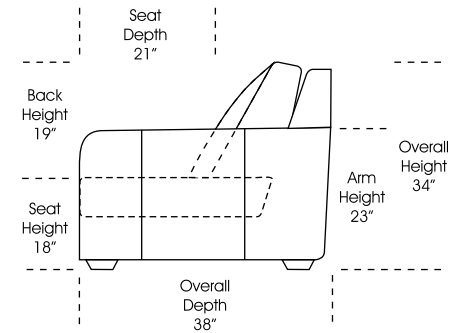

Right Arm Chair 1/2 Chaise

Right Arm 2 Seat Sofa

Left Arm 2 Seat Sofa

Right Arm 3 Seat Super Sofa

Left Arm Chair & 1/2

Left Arm Chair 1/2 Chaise

Features

Standard:

- All Full or Top-Grain Leather
- All hardwood frames
- Coffee Bean Leg

Options:

- Down Seats (Additional Charges Apply)
- Down Backs (Additional Charges Apply)
- No. 33 Firm Seating
- Chrome Legs

Actual Hard Frame Height - 26"

Note: All sizes are approximate.

Suggested Configurations

Left Arm 2 Seat Sofa
+
Right Arm Chair & 1/2 Chaise

Right Arm 2 Seat Sofa
+
Left Arm Chair & 1/2 Chaise

Left Arm Chair & 1/2
+
Curve & 1/2
+
Armless Chair & 1/2
+
Right Arm Chair & 1/2 Chaise