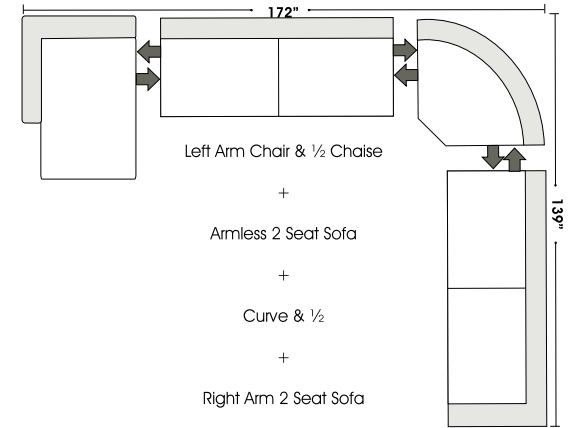

- All Full or Top-Grain Leather
- All hardwood frames
- Coffee Bean Leg

Options:

- Down Seats (Additional Charges Apply)
- Down Backs (Additional Charges Apply)
- No. 33 Firm Seating
- Chrome Legs

Actual Hard Frame Height - 26"

Note: All sizes are approximate.

Suggested Configurations

Left Arm 2 Seat Sofa
+
Right Arm Chair & 1/2 Chaise

Right Arm 2 Seat Sofa
+
Left Arm Chair & 1/2 Chaise

Left Arm Chair & 1/2
+
Curve & 1/2
+
Armless Chair & 1/2
+
Right Arm Chair & 1/2 Chaise

Left Arm Chair & 1/2 Chaise
+
Armless 2 Seat Sofa
+
Curve & 1/2
+
Right Arm 2 Seat Sofa

Right Arm Chair & 1/2 Chaise
+
Left Arm Chair & 1/2 Chaise

Left Arm Chair & 1/2 Chaise
+
Right Arm Chair & 1/2 Chaise