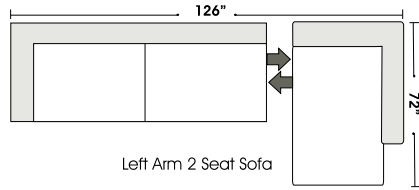

- All Full or Top-Grain Leather
- All hardwood frames
- Coffee Bean Leg

Options:

- Down Seats (Additional Charges Apply)
- Down Backs (Additional Charges Apply)
- No. 33 Firm Seating
- Chrome Legs

Actual Hard Frame Height - 26"

Note: All sizes are approximate.

Suggested Configurations

Left Arm 2 Seat Sofa
+
Right Arm Chair & 1/2 Chaise

Right Arm 2 Seat Sofa
+
Left Arm Chair & 1/2 Chaise

Left Arm Chair & 1/2
+
Curve & 1/2
+
Armless Chair & 1/2
+
Right Arm Chair & 1/2 Chaise