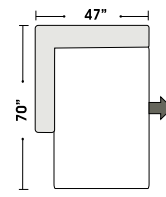

Right Arm Chair 1/2 Chaise

Right Arm 2 Seat Sofa

Left Arm 2 Seat Sofa

Right Arm 3 Seat Super Sofa

Left Arm Chair & 1/2

Left Arm Chair 1/2 Chaise

Features

Standard:

- All Full or Top-Grain Leather
- All hardwood frames
- Coffee Bean Leg

Options:

- Down Seats (Additional Charges Apply)
- Down Backs (Additional Charges Apply)
- No. 33 Firm Seating
- Chrome Legs

Actual Hard Frame Height - 26"

Note: All sizes are approximate.

Suggested Configurations

Left Arm 2 Seat Sofa
+
Right Arm Chair & 1/2 Chaise

Right Arm 2 Seat Sofa
+
Left Arm Chair & 1/2 Chaise

Left Arm Chair & 1/2
+
Curve & 1/2
+
Armless Chair & 1/2
+
Right Arm Chair & 1/2 Chaise