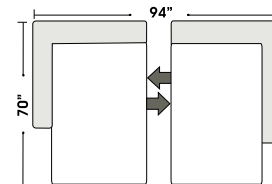

Left Arm Chair & 1/2 Chaise
+
Right Arm Chair & 1/2 Chaise