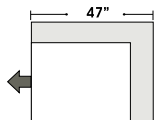

Right Arm Chair & 1/2