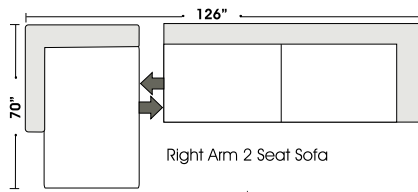

- All Full or Top-Grain Leather
- All hardwood frames
- Coffee Bean Leg

Options:

- Down Seats (Additional Charges Apply)
- Down Backs (Additional Charges Apply)
- No. 33 Firm Seating
- Chrome Legs

Actual Hard Frame Height - 26"

Note: All sizes are approximate.

Suggested Configurations

Left Arm 2 Seat Sofa
+
Right Arm Chair & 1/2 Chaise

Right Arm 2 Seat Sofa
+
Left Arm Chair & 1/2 Chaise

Left Arm Chair & 1/2
+
Curve & 1/2
+
Armless Chair & 1/2
+
Right Arm Chair & 1/2 Chaise