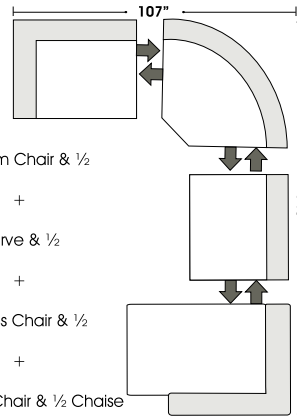

- All Full or Top-Grain Leather
- All hardwood frames
- Coffee Bean Leg

Options:

- Down Seats (Additional Charges Apply)
- Down Backs (Additional Charges Apply)
- No. 33 Firm Seating
- Chrome Legs

Actual Hard Frame Height - 26"

Note: All sizes are approximate.

Suggested Configurations

Left Arm 2 Seat Sofa
+
Right Arm Chair & 1/2 Chaise

Right Arm 2 Seat Sofa
+
Left Arm Chair & 1/2 Chaise

Left Arm Chair & 1/2
+
Curve & 1/2
+
Armless Chair & 1/2
+
Right Arm Chair & 1/2 Chaise

Left Arm Chair & 1/2 Chaise
+
Armless 2 Seat Sofa
+
Curve & 1/2
+
Right Arm 2 Seat Sofa

Right Arm Chair & 1/2 Chaise
+
Left Arm Chair & 1/2 Chaise

Left Arm Chair & 1/2 Chaise
+
Right Arm Chair & 1/2 Chaise