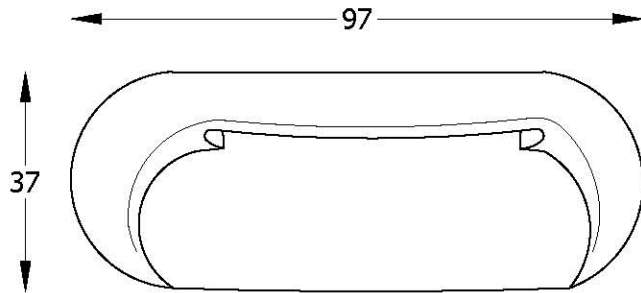

FLIRT SERIES

129920LC
LEFT ARM SOFA

129920RC
RIGHT ARM SOFA

FRONT VIEW

SIDE VIEW

* **NOT TO SCALE**
(SHOWN AS RIGHT)

Scale: $\frac{3}{8}$ " = 1'-00"

This schematic is current as 12/13 . The company reserves the right to change dimensions and products offered. A more recent schematic may be available for this series. To see the most current schematic, go to <http://WWW.lazarind.com>