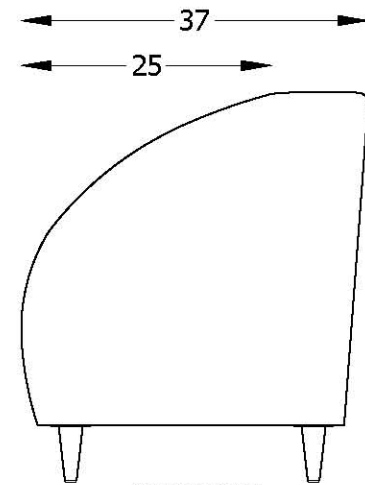

FLIRT SERIES

129920LC
LEFT ARM SOFA

129920RC
RIGHT ARM SOFA

FRONT VIEW

SIDE VIEW

* **NOT TO SCALE**
(SHOWN AS RIGHT)

Scale: $\frac{3}{8}$ " = 1'-00"

This schematic is current as 12/13 . The company reserves the right to change dimensions and products offered. A more recent schematic may be available for this series. To see the most current schematic, go to <http://WWW.lazarind.com>