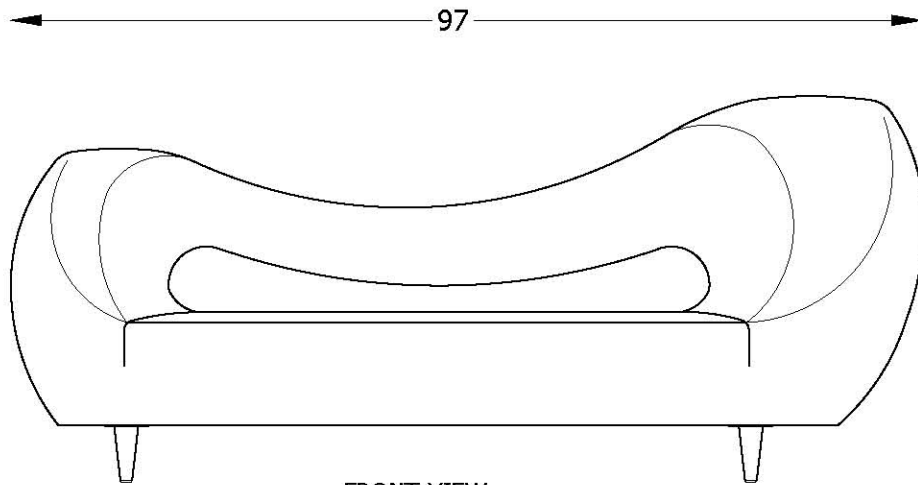

FLIRT SERIES

129920LC
LEFT ARM SOFA

129920RC
RIGHT ARM SOFA

FRONT VIEW

SIDE VIEW

* **NOT TO SCALE**
(SHOWN AS RIGHT)

Scale: $\frac{3}{8}$ " = 1'-00"

This schematic is current as 12/13 . The company reserves the right to change dimensions and products offered. A more recent schematic may be available for this series. To see the most current schematic, go to <http://WWW.lazarind.com>