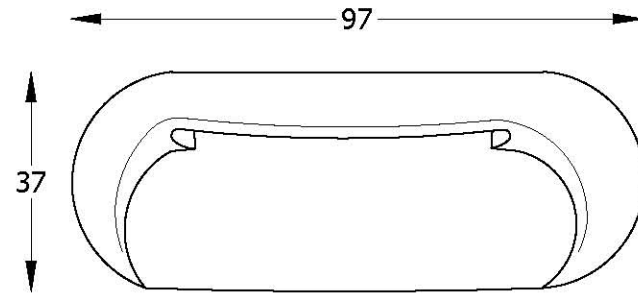

FLIRT SERIES

129920LC
LEFT ARM SOFA

129920RC
RIGHT ARM SOFA

FRONT VIEW

SIDE VIEW

* **NOT TO SCALE**
(SHOWN AS RIGHT)

Scale: $\frac{3}{8}$ " = 1'-00"

This schematic is current as 12/13 . The company reserves the right to change dimensions and products offered. A more recent schematic may be available for this series. To see the most current schematic, go to <http://WWW.lazarind.com>